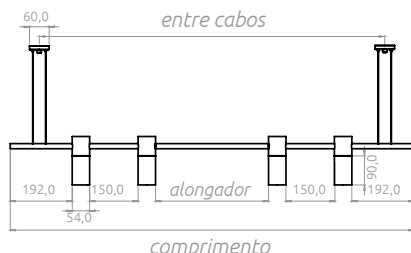

MODELOS IGUAIS com alongador