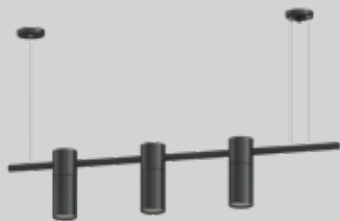

LINHA INTERNA | TÍBIA

LINHA INTERNA | TÍBIA

TIBIA/2

TIBIA/6A

TIBIA/3

TIBIA/6B

TIBIA/4A

TIBIA/6D

material

Produzido em perfil de alumínio e pintura eletrostática.

cores disponíveis

Branco, Branco Texturizado, Preto, Tabaco, Marrom, Cobre, Patina Cobre, Patina Verde, Dourado, Champanhe, Champanhe Fosco, Cinza e Ferrugem

* Consulte todos os acabamentos disponíveis

projeto Meri&Lari design e arquitetura

modelo	comprimento (cm)	entre cabos (cm)	disposição lâmp. + alongador + lâmp.	soquete	lâmpadas (*não inclusas)
pendente TÍBIA/2	55,0	41,0	2	GU10	2 dicróicas/mini dicróicas
pendente TÍBIA/3	75,0	61,0	3	GU10	3 dicróicas/mini dicróicas
pendente TÍBIA/4A	105,0	87,0	2 + 15,0 + 2	GU10	4 dicróicas/mini dicróicas
pendente TÍBIA/4B	125,0	107,0	2 + 35,0 + 2	GU10	4 dicróicas/mini dicróicas
pendente TÍBIA/4C	145,0	127,0	2 + 55,0 + 2	GU10	4 dicróicas/mini dicróicas
pendente TÍBIA/5A	125,0	107,0	2 + 15,0 + 3	GU10	5 dicróicas/mini dicróicas
pendente TÍBIA/5B	145,0	127,0	2 + 35,0 + 3	GU10	5 dicróicas/mini dicróicas
pendente TÍBIA/5C	165,0	147,0	2 + 55,0 + 3	GU10	5 dicróicas/mini dicróicas
pendente TÍBIA/6A	145,0	127,0	3 + 15,0 + 3	GU10	6 dicróicas/mini dicróicas
pendente TÍBIA/6B	165,0	147,0	3 + 35,0 + 3	GU10	6 dicróicas/mini dicróicas
pendente TÍBIA/6C	185,0	167,0	3 + 55,0 + 3	GU10	6 dicróicas/mini dicróicas
pendente TÍBIA/6D	165,0	147,0	2 + 35,0 + 4	GU10	6 dicróicas/mini dicróicas
pendente TÍBIA/6E	185,0	167,0	2 + 55,0 + 4	GU10	6 dicróicas/mini dicróicas
pendente TÍBIA/7A	165,0	147,0	3 + 15,0 + 4	GU10	7 dicróicas/mini dicróicas
pendente TÍBIA/7B	185,0	167,0	3 + 35,0 + 4	GU10	7 dicróicas/mini dicróicas
pendente TÍBIA/7C	205,0	187,0	3 + 55,0 + 4	GU10	7 dicróicas/mini dicróicas
pendente TÍBIA/8A	185,0	167,0	4 + 15,0 + 4	GU10	8 dicróicas/mini dicróicas
pendente TÍBIA/8B	205,0	187,0	4 + 35,0 + 4	GU10	8 dicróicas/mini dicróicas
pendente TÍBIA/8C	225,0	207,0	4 + 55,0 + 4	GU10	8 dicróicas/mini dicróicas