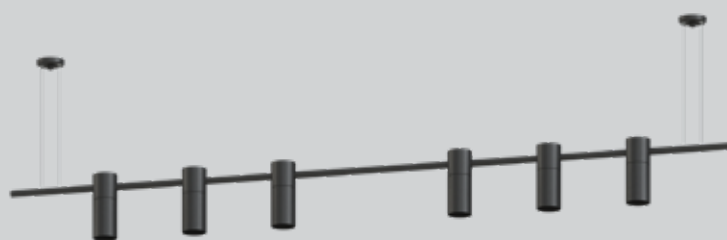

LINHA INTERNA | TÍBIA

LINHA INTERNA | TÍBIA

TIBIA/2

TIBIA/6A

TIBIA/3

TIBIA/6B

TIBIA/4A

TIBIA/6D

material

Produzido em perfil de alumínio e pintura eletrostática.

cores disponíveis

Branco, Branco Texturizado, Preto, Tabaco, Marrom, Cobre, Patina Cobre, Patina Verde, Dourado, Champanhe, Champanhe Fosco, Cinza e Ferrugem

* Consulte todos os acabamentos disponíveis

projeto Meri&Lari design e arquitetura

modelo	comprimento (cm)	entre cabos (cm)	disposição lâmp. + alongador + lâmp.	soquete	lâmpadas (*não inclusas)
pendente TÍBIA/2	55,0	41,0	2	GU10	2 dicróicas/mini dicróicas
pendente TÍBIA/3	75,0	61,0	3	GU10	3 dicróicas/mini dicróicas
pendente TÍBIA/4A	105,0	87,0	2 + 15,0 + 2	GU10	4 dicróicas/mini dicróicas
pendente TÍBIA/4B	125,0	107,0	2 + 35,0 + 2	GU10	4 dicróicas/mini dicróicas
pendente TÍBIA/4C	145,0	127,0	2 + 55,0 + 2	GU10	4 dicróicas/mini dicróicas
pendente TÍBIA/5A	125,0	107,0	2 + 15,0 + 3	GU10	5 dicróicas/mini dicróicas
pendente TÍBIA/5B	145,0	127,0	2 + 35,0 + 3	GU10	5 dicróicas/mini dicróicas
pendente TÍBIA/5C	165,0	147,0	2 + 55,0 + 3	GU10	5 dicróicas/mini dicróicas
pendente TÍBIA/6A	145,0	127,0	3 + 15,0 + 3	GU10	6 dicróicas/mini dicróicas
pendente TÍBIA/6B	165,0	147,0	3 + 35,0 + 3	GU10	6 dicróicas/mini dicróicas
pendente TÍBIA/6C	185,0	167,0	3 + 55,0 + 3	GU10	6 dicróicas/mini dicróicas
pendente TÍBIA/6D	165,0	147,0	2 + 35,0 + 4	GU10	6 dicróicas/mini dicróicas
pendente TÍBIA/6E	185,0	167,0	2 + 55,0 + 4	GU10	6 dicróicas/mini dicróicas
pendente TÍBIA/7A	165,0	147,0	3 + 15,0 + 4	GU10	7 dicróicas/mini dicróicas
pendente TÍBIA/7B	185,0	167,0	3 + 35,0 + 4	GU10	7 dicróicas/mini dicróicas
pendente TÍBIA/7C	205,0	187,0	3 + 55,0 + 4	GU10	7 dicróicas/mini dicróicas
pendente TÍBIA/8A	185,0	167,0	4 + 15,0 + 4	GU10	8 dicróicas/mini dicróicas
pendente TÍBIA/8B	205,0	187,0	4 + 35,0 + 4	GU10	8 dicróicas/mini dicróicas
pendente TÍBIA/8C	225,0	207,0	4 + 55,0 + 4	GU10	8 dicróicas/mini dicróicas