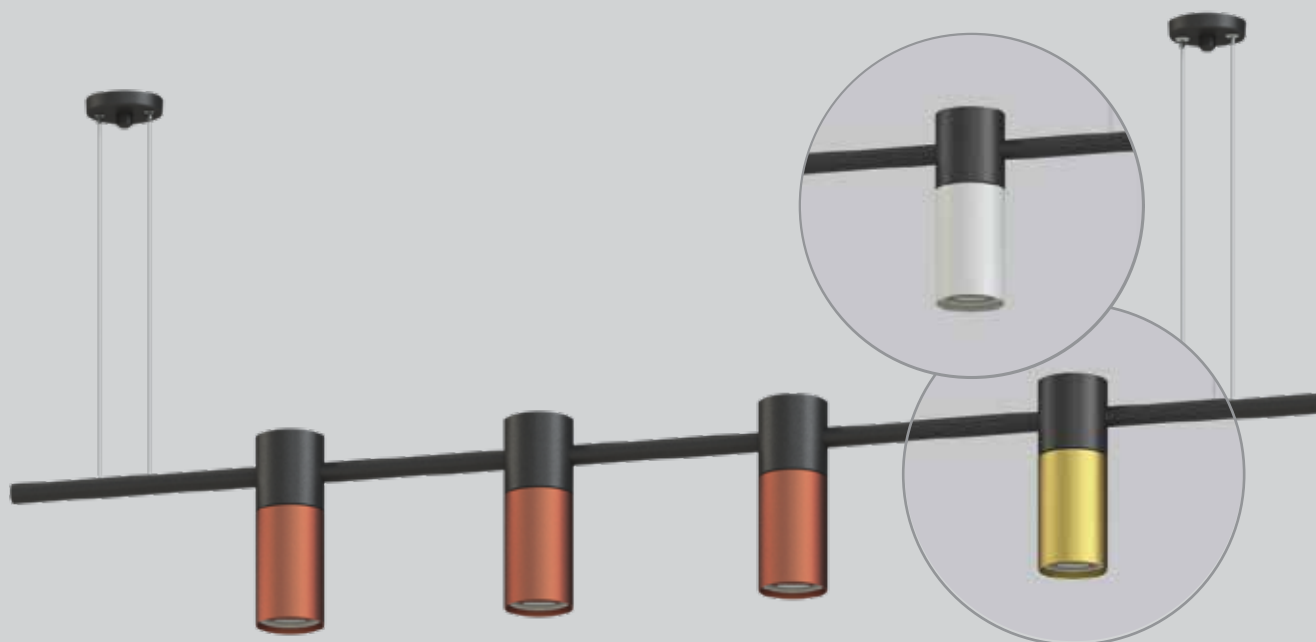

LINHA INTERNA | TÍBIA

LINHA INTERNA | TÍBIA

TIBIA/2

TIBIA/6A

TIBIA/3

TIBIA/6B

TIBIA/4A

TIBIA/6D

material

Produzido em perfil de alumínio e pintura eletrostática.

cores disponíveis

Branco, Branco Texturizado, Preto, Tabaco, Marrom, Cobre, Patina Cobre, Patina Verde, Dourado, Champanhe, Champanhe Fosco, Cinza e Ferrugem

* Consulte todos os acabamentos disponíveis

projeto Meri&Lari design e arquitetura

modelo	comprimento (cm)	entre cabos (cm)	disposição lâmp. + alongador + lâmp.	soquete	lâmpadas (*não inclusas)
pendente TÍBIA/2	55,0	41,0	2	GU10	2 dicróicas/mini dicróicas
pendente TÍBIA/3	75,0	61,0	3	GU10	3 dicróicas/mini dicróicas
pendente TÍBIA/4A	105,0	87,0	2 + 15,0 + 2	GU10	4 dicróicas/mini dicróicas
pendente TÍBIA/4B	125,0	107,0	2 + 35,0 + 2	GU10	4 dicróicas/mini dicróicas
pendente TÍBIA/4C	145,0	127,0	2 + 55,0 + 2	GU10	4 dicróicas/mini dicróicas
pendente TÍBIA/5A	125,0	107,0	2 + 15,0 + 3	GU10	5 dicróicas/mini dicróicas
pendente TÍBIA/5B	145,0	127,0	2 + 35,0 + 3	GU10	5 dicróicas/mini dicróicas
pendente TÍBIA/5C	165,0	147,0	2 + 55,0 + 3	GU10	5 dicróicas/mini dicróicas
pendente TÍBIA/6A	145,0	127,0	3 + 15,0 + 3	GU10	6 dicróicas/mini dicróicas
pendente TÍBIA/6B	165,0	147,0	3 + 35,0 + 3	GU10	6 dicróicas/mini dicróicas
pendente TÍBIA/6C	185,0	167,0	3 + 55,0 + 3	GU10	6 dicróicas/mini dicróicas
pendente TÍBIA/6D	165,0	147,0	2 + 35,0 + 4	GU10	6 dicróicas/mini dicróicas
pendente TÍBIA/6E	185,0	167,0	2 + 55,0 + 4	GU10	6 dicróicas/mini dicróicas
pendente TÍBIA/7A	165,0	147,0	3 + 15,0 + 4	GU10	7 dicróicas/mini dicróicas
pendente TÍBIA/7B	185,0	167,0	3 + 35,0 + 4	GU10	7 dicróicas/mini dicróicas
pendente TÍBIA/7C	205,0	187,0	3 + 55,0 + 4	GU10	7 dicróicas/mini dicróicas
pendente TÍBIA/8A	185,0	167,0	4 + 15,0 + 4	GU10	8 dicróicas/mini dicróicas
pendente TÍBIA/8B	205,0	187,0	4 + 35,0 + 4	GU10	8 dicróicas/mini dicróicas
pendente TÍBIA/8C	225,0	207,0	4 + 55,0 + 4	GU10	8 dicróicas/mini dicróicas