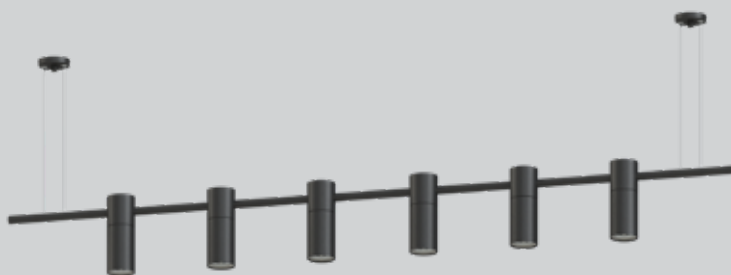

LINHA INTERNA | TÍBIA

LINHA INTERNA | TÍBIA

TIBIA/2

TIBIA/6A

TIBIA/3

TIBIA/6B

TIBIA/4A

TIBIA/6D

material

Produzido em perfil de alumínio e pintura eletrostática.

cores disponíveis

Branco, Branco Texturizado, Preto, Tabaco, Marrom, Cobre, Patina Cobre, Patina Verde, Dourado, Champanhe, Champanhe Fosco, Cinza e Ferrugem

* Consulte todos os acabamentos disponíveis

projeto Meri&Lari design e arquitetura

modelo	comprimento (cm)	entre cabos (cm)	disposição lâmp. + alongador + lâmp.	soquete	lâmpadas (*não inclusas)
pendente TÍBIA/2	55,0	41,0	2	GU10	2 dicróicas/mini dicróicas
pendente TÍBIA/3	75,0	61,0	3	GU10	3 dicróicas/mini dicróicas
pendente TÍBIA/4A	105,0	87,0	2 + 15,0 + 2	GU10	4 dicróicas/mini dicróicas
pendente TÍBIA/4B	125,0	107,0	2 + 35,0 + 2	GU10	4 dicróicas/mini dicróicas
pendente TÍBIA/4C	145,0	127,0	2 + 55,0 + 2	GU10	4 dicróicas/mini dicróicas
pendente TÍBIA/5A	125,0	107,0	2 + 15,0 + 3	GU10	5 dicróicas/mini dicróicas
pendente TÍBIA/5B	145,0	127,0	2 + 35,0 + 3	GU10	5 dicróicas/mini dicróicas
pendente TÍBIA/5C	165,0	147,0	2 + 55,0 + 3	GU10	5 dicróicas/mini dicróicas
pendente TÍBIA/6A	145,0	127,0	3 + 15,0 + 3	GU10	6 dicróicas/mini dicróicas
pendente TÍBIA/6B	165,0	147,0	3 + 35,0 + 3	GU10	6 dicróicas/mini dicróicas
pendente TÍBIA/6C	185,0	167,0	3 + 55,0 + 3	GU10	6 dicróicas/mini dicróicas
pendente TÍBIA/6D	165,0	147,0	2 + 35,0 + 4	GU10	6 dicróicas/mini dicróicas
pendente TÍBIA/6E	185,0	167,0	2 + 55,0 + 4	GU10	6 dicróicas/mini dicróicas
pendente TÍBIA/7A	165,0	147,0	3 + 15,0 + 4	GU10	7 dicróicas/mini dicróicas
pendente TÍBIA/7B	185,0	167,0	3 + 35,0 + 4	GU10	7 dicróicas/mini dicróicas
pendente TÍBIA/7C	205,0	187,0	3 + 55,0 + 4	GU10	7 dicróicas/mini dicróicas
pendente TÍBIA/8A	185,0	167,0	4 + 15,0 + 4	GU10	8 dicróicas/mini dicróicas
pendente TÍBIA/8B	205,0	187,0	4 + 35,0 + 4	GU10	8 dicróicas/mini dicróicas
pendente TÍBIA/8C	225,0	207,0	4 + 55,0 + 4	GU10	8 dicróicas/mini dicróicas