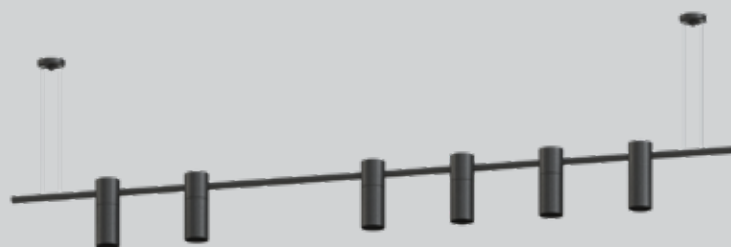

LINHA INTERNA | TÍBIA

LINHA INTERNA | TÍBIA

TIBIA/2

TIBIA/6A

TIBIA/3

TIBIA/6B

TIBIA/4A

TIBIA/6D

material

Produzido em perfil de alumínio e pintura eletrostática.

cores disponíveis

Branco, Branco Texturizado, Preto, Tabaco, Marrom, Cobre, Patina Cobre, Patina Verde, Dourado, Champanhe, Champanhe Fosco, Cinza e Ferrugem

* Consulte todos os acabamentos disponíveis

projeto Meri&Lari design e arquitetura

modelo	comprimento (cm)	entre cabos (cm)	disposição lâmp. + alongador + lâmp.	soquete	lâmpadas (*não inclusas)
pendente TÍBIA/2	55,0	41,0	2	GU10	2 dicróicas/mini dicróicas
pendente TÍBIA/3	75,0	61,0	3	GU10	3 dicróicas/mini dicróicas
pendente TÍBIA/4A	105,0	87,0	2 + 15,0 + 2	GU10	4 dicróicas/mini dicróicas
pendente TÍBIA/4B	125,0	107,0	2 + 35,0 + 2	GU10	4 dicróicas/mini dicróicas
pendente TÍBIA/4C	145,0	127,0	2 + 55,0 + 2	GU10	4 dicróicas/mini dicróicas
pendente TÍBIA/5A	125,0	107,0	2 + 15,0 + 3	GU10	5 dicróicas/mini dicróicas
pendente TÍBIA/5B	145,0	127,0	2 + 35,0 + 3	GU10	5 dicróicas/mini dicróicas
pendente TÍBIA/5C	165,0	147,0	2 + 55,0 + 3	GU10	5 dicróicas/mini dicróicas
pendente TÍBIA/6A	145,0	127,0	3 + 15,0 + 3	GU10	6 dicróicas/mini dicróicas
pendente TÍBIA/6B	165,0	147,0	3 + 35,0 + 3	GU10	6 dicróicas/mini dicróicas
pendente TÍBIA/6C	185,0	167,0	3 + 55,0 + 3	GU10	6 dicróicas/mini dicróicas
pendente TÍBIA/6D	165,0	147,0	2 + 35,0 + 4	GU10	6 dicróicas/mini dicróicas
pendente TÍBIA/6E	185,0	167,0	2 + 55,0 + 4	GU10	6 dicróicas/mini dicróicas
pendente TÍBIA/7A	165,0	147,0	3 + 15,0 + 4	GU10	7 dicróicas/mini dicróicas
pendente TÍBIA/7B	185,0	167,0	3 + 35,0 + 4	GU10	7 dicróicas/mini dicróicas
pendente TÍBIA/7C	205,0	187,0	3 + 55,0 + 4	GU10	7 dicróicas/mini dicróicas
pendente TÍBIA/8A	185,0	167,0	4 + 15,0 + 4	GU10	8 dicróicas/mini dicróicas
pendente TÍBIA/8B	205,0	187,0	4 + 35,0 + 4	GU10	8 dicróicas/mini dicróicas
pendente TÍBIA/8C	225,0	207,0	4 + 55,0 + 4	GU10	8 dicróicas/mini dicróicas