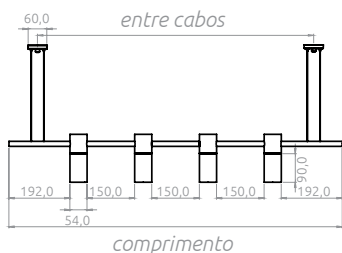

MODELOS IGUAIS